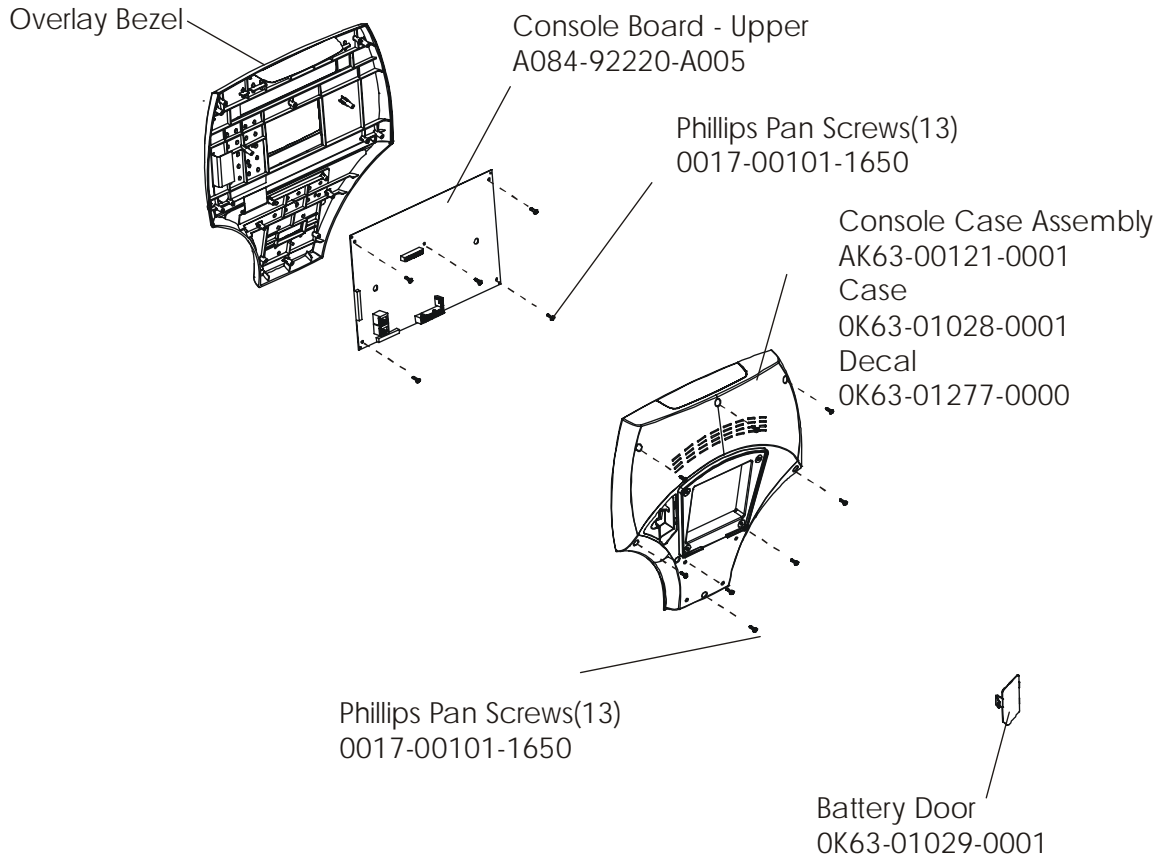

ARCTIC SILVER 93CW
Console and Related Components

93CW-0XXX-02
S/N CCM100000 and up

Console Assembly	Bezel W/Overlay Assy.
AK63-00161-0001 Eng Met	AK63-00166-0001 Eng Met
AK63-00161-0003 Ger Met	AK63-00166-0003 Ger Met
AK63-00161-0004 Spn Met	AK63-00166-0004 Spn Met
AK63-00161-0006 Jap Met	AK63-00166-0006 Jap Met
AK63-00161-0007 Frn Met	AK63-00166-0007 Frn Met
AK63-00161-0008 Itl Met	AK63-00166-0008 Itl Met
AK63-00161-0009 Dut Met	AK63-00166-0009 Dut Met
AK63-00161-0010 Por Met	AK63-00166-0010 Por Met